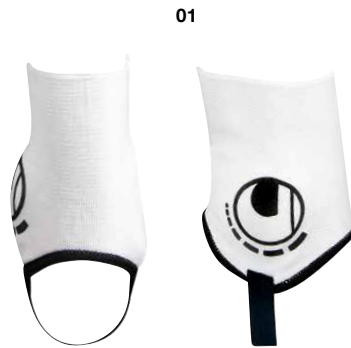

ANKLE BANDAGE

Art.: 100 6754
Size: M | L
padded
Material: 50 % polypropylen, 38 % ethylenvinylacetat, 10 % polyester, 2 % polyurethan

01 black

ANKLE BANDAGE

Art.: 100 6948
Size: S | L
padded
Material: 85 % polyethersulfon, 10 % polyethylen, 5 % ethylenvinylacetat

01 white, 02 black

ANKLE BANDAGE

Art.: 100 6951
Size: S | M | L
unpadded
Material: 89 % polyester, 5 % latex, 6 % spandex

02 black

SHINGUARD HOLDER

Art.: 100 6963 xx 0001
Size: width 6,5 cm /per pair
VPE: 3 pairs
Material: 80 % polyester, 20 % latex

01 white, 02 black, 03 red, 04 cornyellow, 05 royal, 06 green

Ankle predictor whiteh molded foam padded predection disc

- neoprene and lycra bandage
- available in junior (M) and senior (L)

Ankle bandage for players looking for little added predection

- available in junior (S) and senior (L)

For players and goalkeepers who are looking for a little more predection

- unpadded ankle bandage

Whiteh hook&loop fastener to fix the shinguard

- elasticated wide strape (6,5 cm)