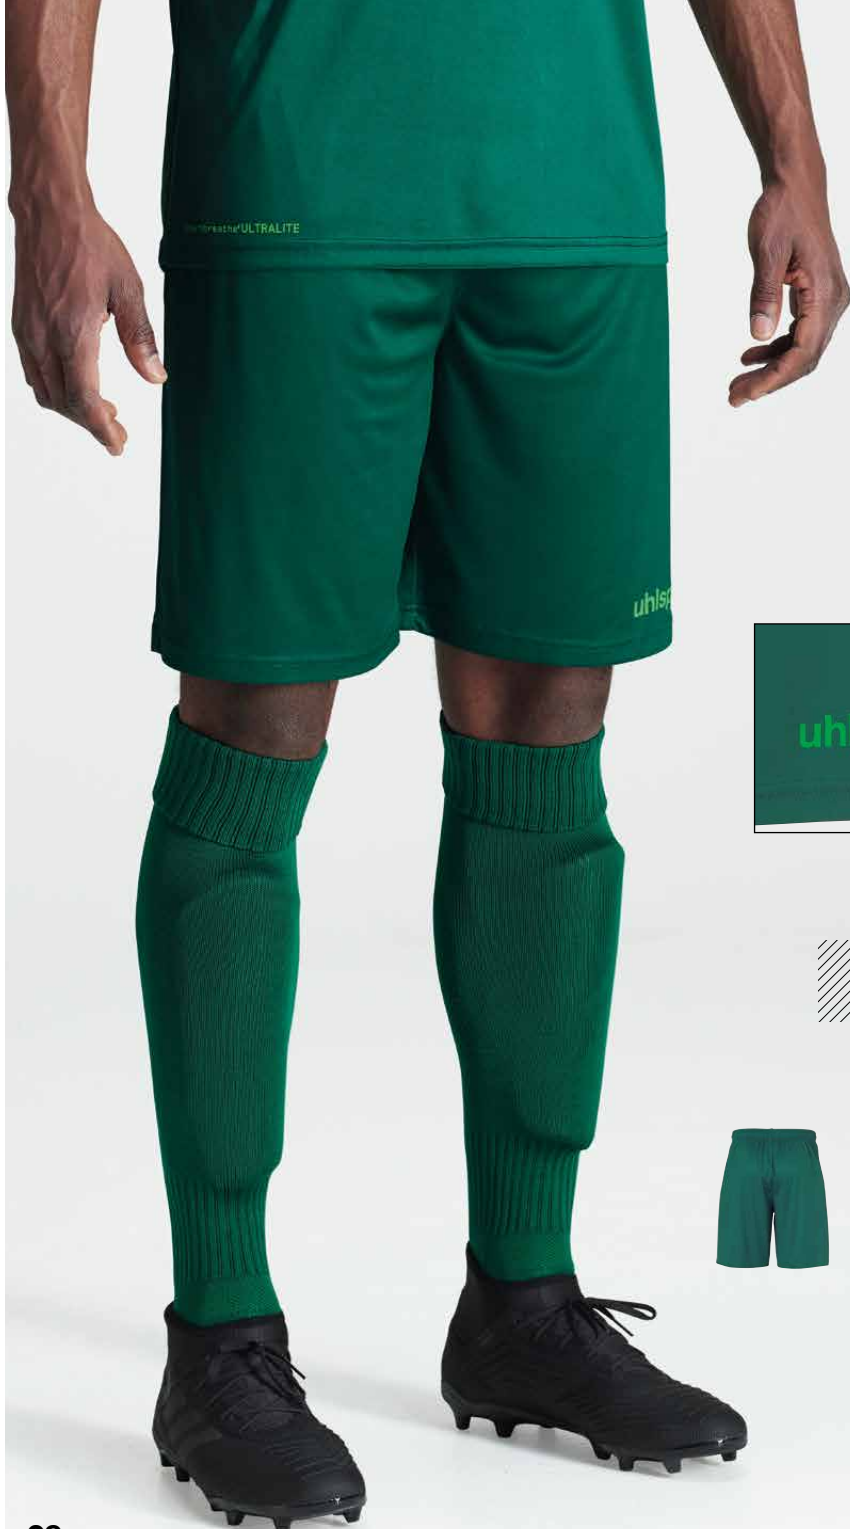

ULTRALITE

uhlsport

17

Material with soft touch for outstanding wearing comfort

shorts without inner slip