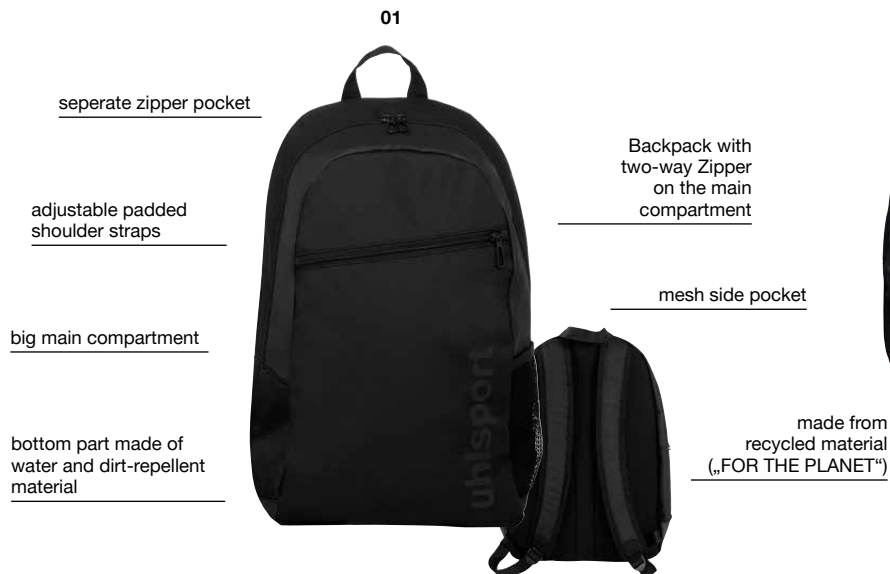

wheels for trolley function

01

ESSENTIAL BACKPACK WHITEH BOTTOM COMPARTMENT

Art.: 100 4287
size: 30 L (47 x 33 x 19 cm)
material: 100 % polyester (50 % recycled)

01 black, 02 red/black/white, 03 azure blue/black/white