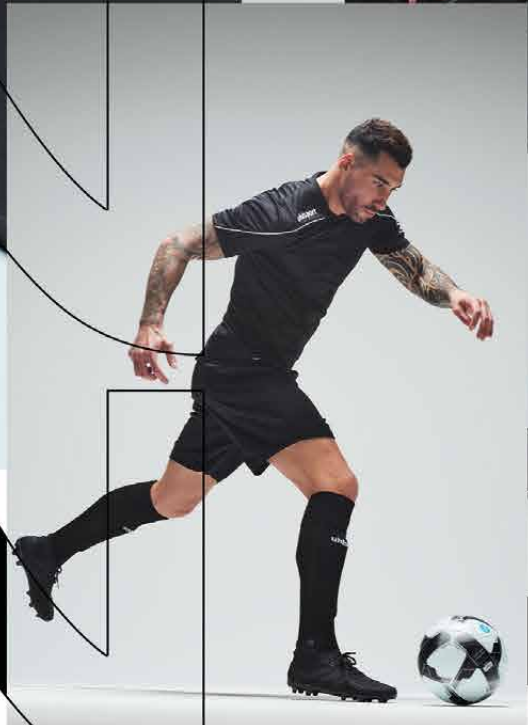

STREAM 22

STREAM

Period incl. 2023