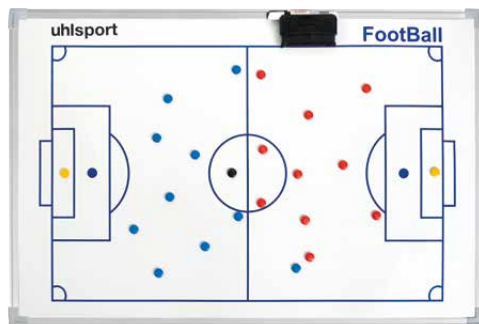

COORDINATION LADDER

Art.: 100 1222
Size: Length: 6 m
Width: 44 cm

01 fluo yellow/black

01

TACTIC BOARD INCL. MAGNET PLAYERS

Art.: 100 1229
Size: Length: 90 cm
Width: 60 cm

01 white

01