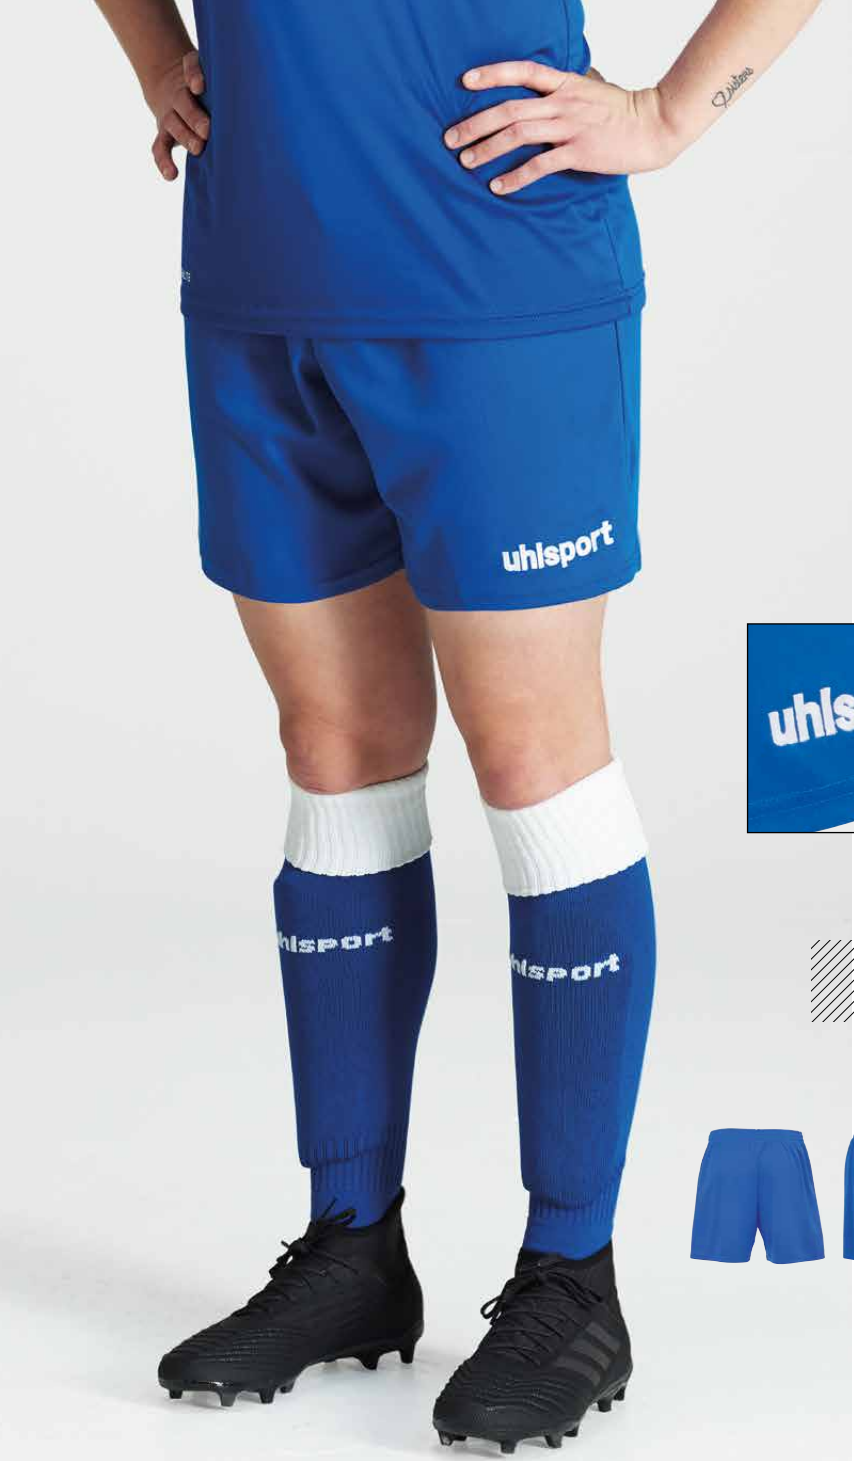

04

classic shorts for women

material with soft touch for outstanding wearing comfort

cord inside elastic waistband

without inner slip

embroidered logo on the left leg