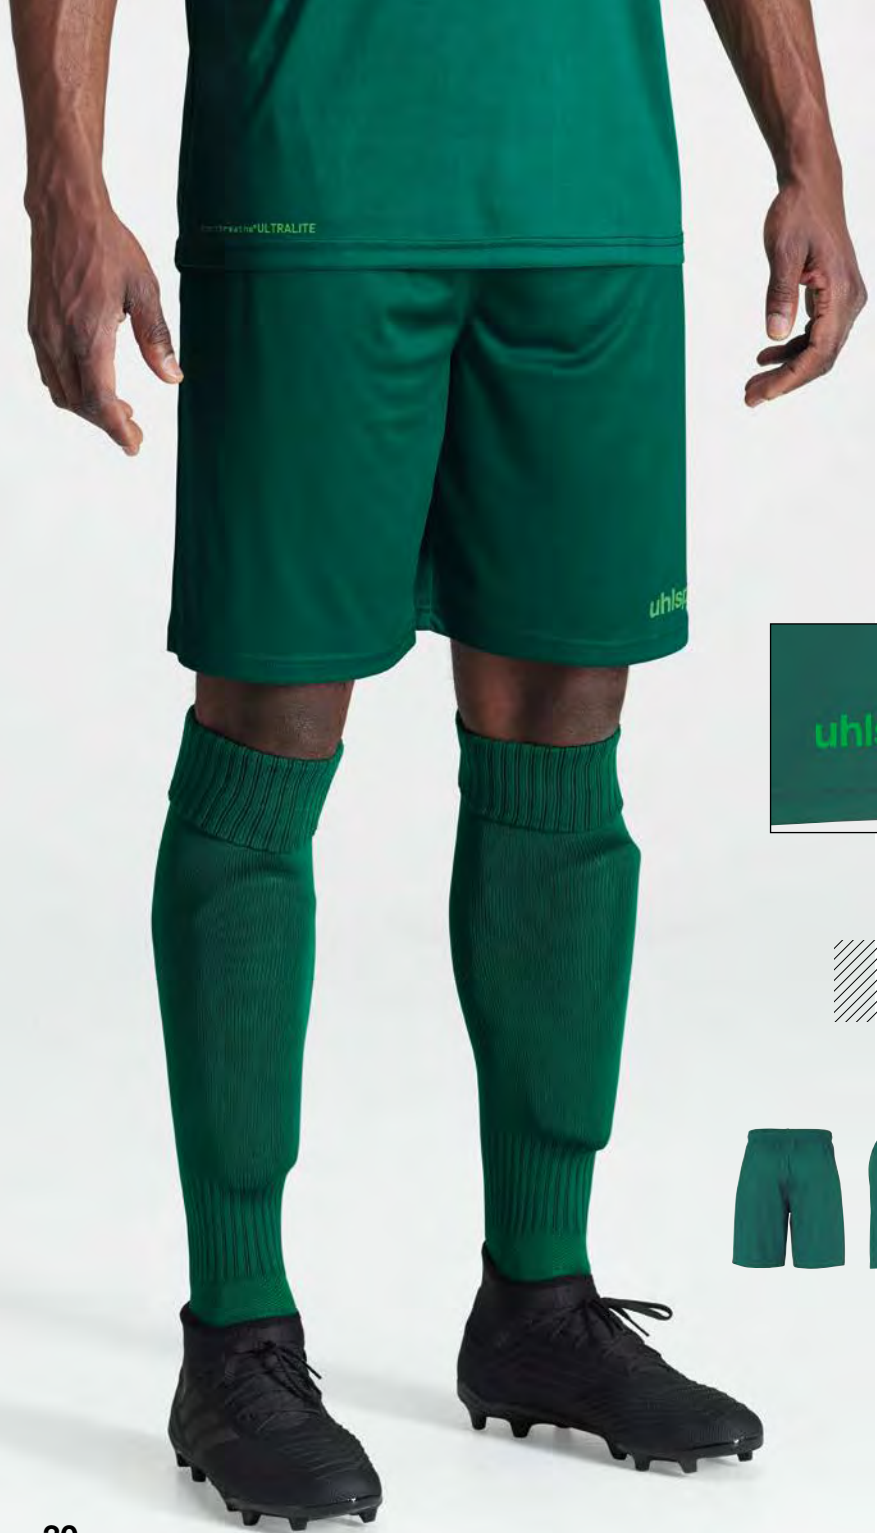

ULTRALITE

uhlsport

made from recycled Polyester („FOR THE PLANET“)

30

17

Material with soft touch for outstanding wearing comfort

shorts without inner slip