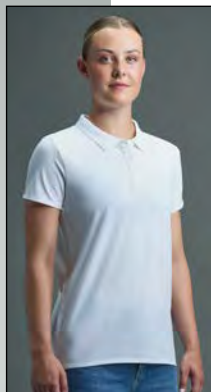

01

polo collar with stay

uhlsport lettering
in silicone print on
the left sleeve

rib on sleeve opening

made from recycled Polyester/
cotton material mix
(„FOR THE PLANET“)

side slit with contrast bartack

02

03

04

05

08

ESSENTIAL POLO SHIRT PRIME

Art.: 100 2249
Size: 140-164
S-4XL
Material: 65 % Polyester (recycled), 35 % cotton, pique

01 black, 02 white, 03 azure blue, 04 red, 05 dark grey mélange,
08 navy

ESSENTIAL POLO SHIRT PRIME WOMEN

Art.: 100 5309
Size: XS-XXL
Material: 57% Cotton (organic), 38% Polyester (recycled),
5% Elastane

01 black, 16 white, 41 navy, 43 azure blue, 60 red

Available from 01.07.2024

ESSENTIAL