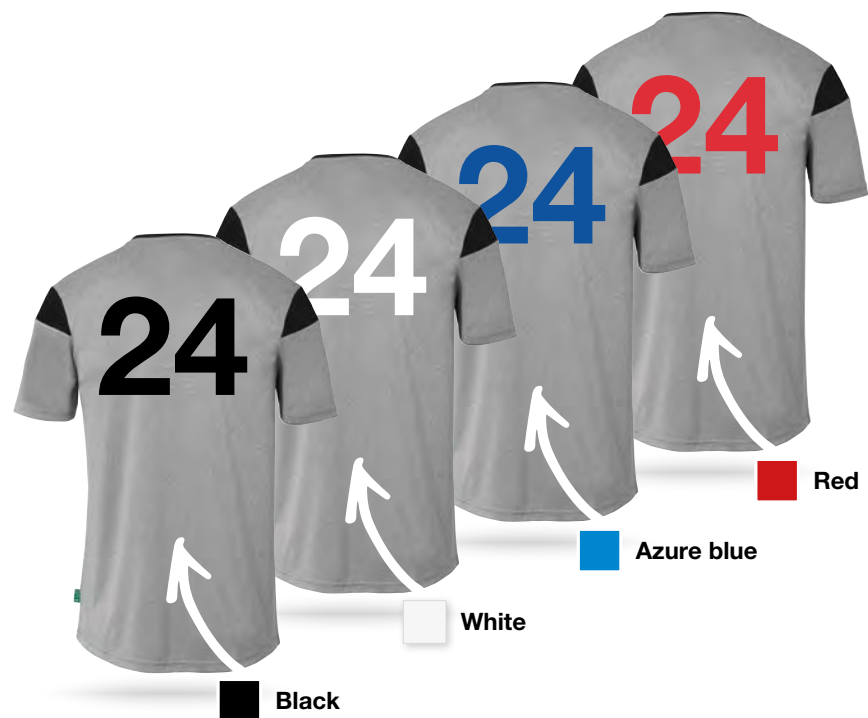

Then check out the new **SQUAD 27** line now.

NEUTRAL
COLOUR

Club A in blue

Club B in red

THE SOLUTION FOR THE AWAY GAME

PERFECT AWAY

The **uhlsport** SQUAD 27 jersey series is extended by the colour GREY Melange, which has not yet been seen on the pitch. But that's just the beginning - because the neutral-coloured away jerseys can be flocked with the colour of your choice - and thus adapted to your respective team colour. There is a wide range of colours to choose from for your

Perfect Away, including special colours. The team can also opt for the neutral jerseys or away suits in dark grey mélangé and then have their individualised colour look printed on them, e.g. with name and number.