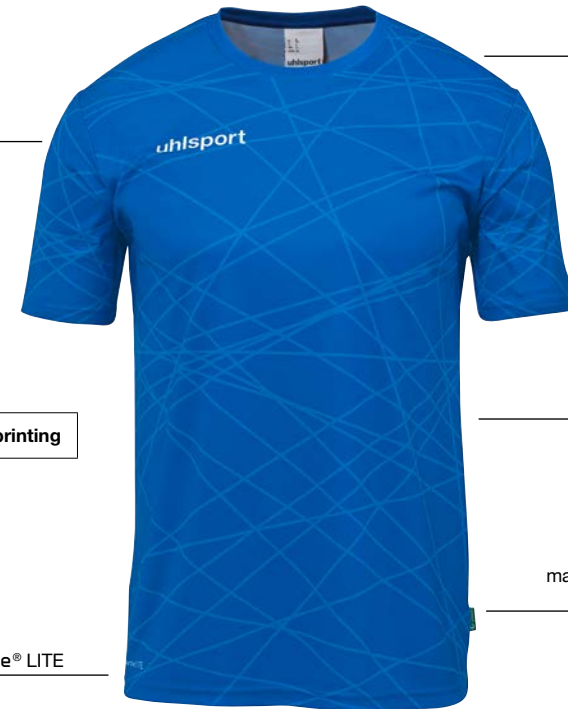

43

Round neck

Printed lettering

Sublimation printing

Unisex cut

made from recycled Polyester („FOR THE PLANET“)

smartbreathelITE

cord inside elastic waistband

without inner slip

material with soft touch for outstanding wearing comfort

classic shorts

uhlisport lettering print on the left leg

07